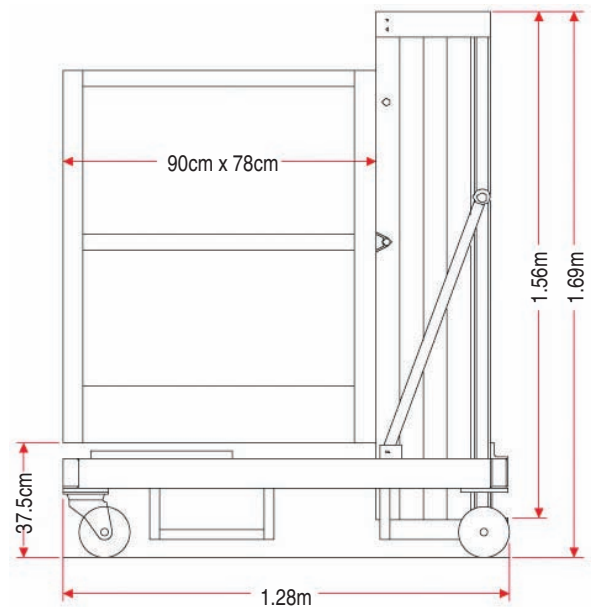

# PK60/70 Push-around King

**THE ALTERNATIVE TO LADDERS  
AND SCAFFOLD TOWERS**

- Working height of up to 7.2 metres (the tallest of all its rivals)
- No need for a trailer licence as the **Push-around King** can fit in a van!
- Seconds to full height
- (1.69 H x 1.28 closed) means it glides through standard doorways
- Low noise (can be worked in quiet conditions)
- Non marking solid rubber tyres
- Stabilisers allow use on non-levelled ground
- Lightweight, perfect for finished floor areas

## TECHNICAL DATA

	PK60	PK70
<b>Working Height:</b>	6.0m	7.2m
<b>Working Footprint:</b>	1.28m x 78cm	1.28m x 1.35m
<b>Platform Size:</b>	90cm x 78cm	90cm x 78cm
<b>Load Capacity:</b>	200kg - 1 man	200kg - 1 man
<b>Weight:</b>	365kg	380kg
<b>Closed Dimensions:</b>	1.28m Length x 0.78m Width x 1.69m Height	1.28m Length x 0.78m Width x 1.69m Height

### Optional Equipment:

Stabilisers, allows use of platform on non-levelled grounds.

Loading system - for use with a van.

PRODUCT	A	B
PK60	82cm	1.94m
PK70	96.5cm	2.10m

All data is for guidance only and is subject to change without prior notice.