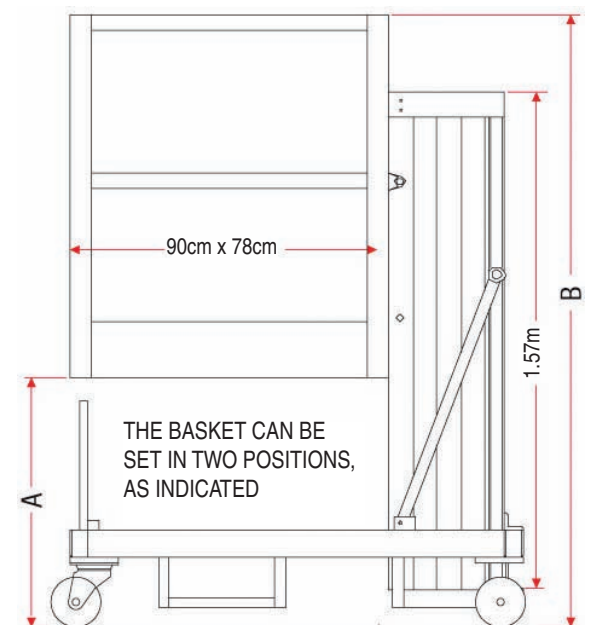

## TECHNICAL DATA

	PK60	PK70
<b>Working Height:</b>	6.0m	7.2m
<b>Working Footprint:</b>	1.28m x 78cm	1.28m x 1.35m
<b>Platform Size:</b>	90cm x 78cm	90cm x 78cm
<b>Load Capacity:</b>	200kg - 1 man	200kg - 1 man
<b>Weight:</b>	365kg	380kg
<b>Closed Dimensions:</b>	1.28m Length x 0.78m Width x 1.69m Height	1.28m Length x 0.78m Width x 1.69m Height

### Optional Equipment:

Stabilisers, allows use of platform on non-levelled grounds.

Loading system - for use with a van.

PRODUCT	A	B
PK60	82cm	1.94m
PK70	96.5cm	2.10m

All data is for guidance only and is subject to change without prior notice.