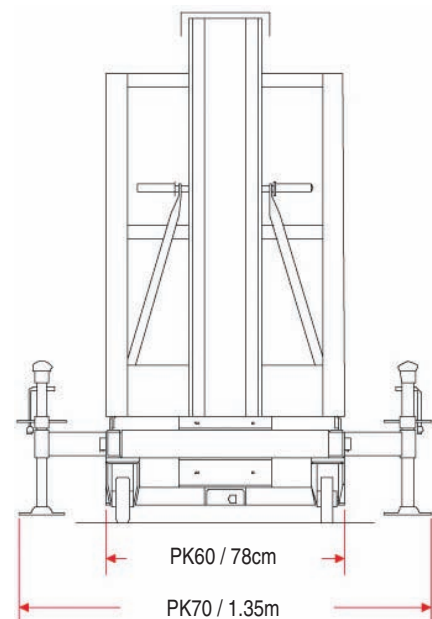

# PK60/70 Push-around King

**THE ALTERNATIVE TO LADDERS  
AND SCAFFOLD TOWERS**

- Working height of up to 7.2 metres (the tallest of all its rivals)
- No need for a trailer licence as the **Push-around King** can fit in a van!
- Seconds to full height
- (1.69 H x 1.28 closed) means it glides through standard doorways
- Low noise (can be worked in quiet conditions)
- Non marking solid rubber tyres
- Stabilisers allow use on non-levelled ground
- Lightweight, perfect for finished floor areas

## TECHNICAL DATA

	PK60	PK70
<b>Working Height:</b>	6.0m	7.2m
<b>Working Footprint:</b>	1.28m x 78cm	1.28m x 1.35m
<b>Platform Size:</b>	90cm x 78cm	90cm x 78cm
<b>Load Capacity:</b>	200kg - 1 man	200kg - 1 man
<b>Weight:</b>	365kg	380kg
<b>Closed Dimensions:</b>	1.28m Length x 0.78m Width x 1.69m Height	1.28m Length x 0.78m Width x 1.69m Height

### Optional Equipment:

Stabilisers, allows use of platform on non-levelled grounds.

Loading system - for use with a van.

PRODUCT	A	B
PK60	82cm	1.94m
PK70	96.5cm	2.10m

All data is for guidance only and is subject to change without prior notice.