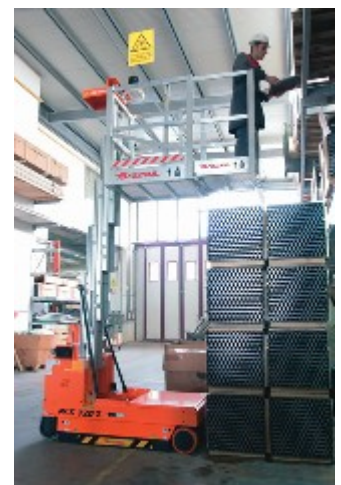

PKS 720 ID / 550 ID series

Self-propelled Aerial Platforms

PKS 720 ID / 550 ID series

The PKS 720ID: the most compact of the 140x78 series. The PKS 720 series aerial platform can be easily handled. It is light and with reduced dimensions. These characteristics make it be ideal for maintenance on plants and for picking use in the warehouses.

EN 280 CE CERTIFICATED, FOR INTERNAL USE WITHOUT WIND.

TECHNICAL DESCRIPTION

Speed: From 0 to 25 m/mins with movement at height

Controls: Cage supplied with all controls, check control, timer, key, lift/lowering, CCS and ICS safety systems, Electronic control of platform slope with automatic block, Acoustical movement device

Batteries: 2 130Ah 12Vdc batteries with reinforced plates

Battery charger: Portable, 220V, 50Hz, 15A, 24Vdc

Lift: Hydraulic system with motor 2KW, safety valve and emergency lowering system

Steering: Hydraulic system with motor 500W

Tower: Made of anodised aluminium, telescopic system with BACKLASH RECOVERY, FLEIER transmission chains, PLUNGING hydraulic cylinder, 12 sliding rollers for each tower with VRS

Turning circle: 2.5 m.

Slope surmountable: With closed machine, frontal 15%, lateral 5%

Traction: 2 x 500W engines 24V dc operated by 1 electronic circuit card with MOSFET technology and computerised energy recovery