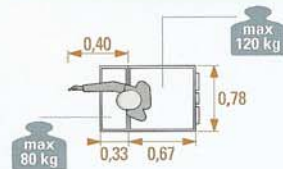

Cod. CESTROPKS

43 kg

200 Kg