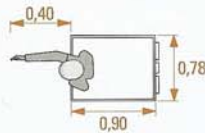

Cod. CM03PKS

Cod. C/PICK

35 kg

200 Kg